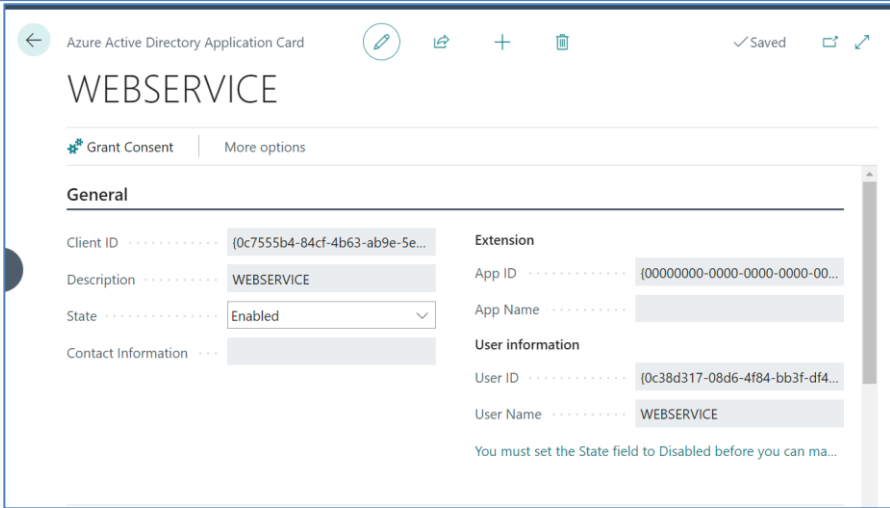

Quick Software Step by Step Configuration

APP365 Fleet Manager

APP 365 Fleet Manager

<https://www.business-central.app/app365fleet/index.html>

For any questions, please get in touch with app@business-central.app

01 AAD Application

Step 1: Configure AAD Integration

“Azure Active Directory Application” page allows accessing Bing Maps to display vehicle positions.

User Groups | Manage

Code ↑	Name	Company Name ↑
→ AUTOMATE ACTION	Allow action Automate	CRONUS IT
D365 BUS PREMIUM	D365 Accesso Premium Business	CRONUS IT