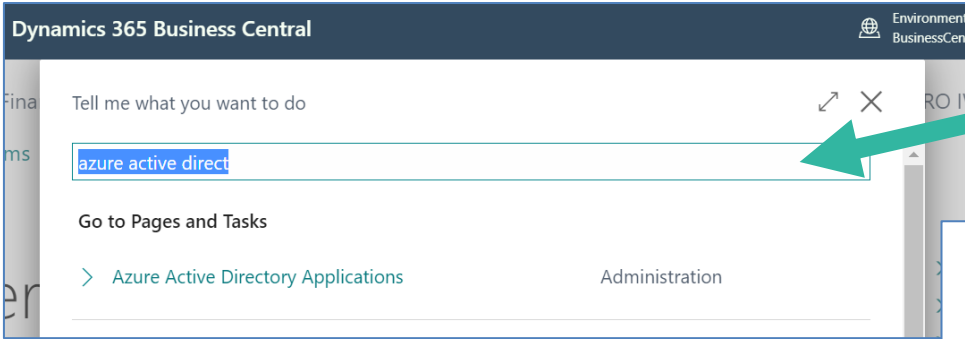

Quick Software Step by Step Configuration

APP365 Fleet Manager

APP 365 Fleet Manager

<https://www.business-central.app/app365fleet/index.html>

For any questions, please get in touch with app@business-central.app

01 AAD Application

Step 1: Configure AAD Integration

“Azure Active Directory Application” page allows accessing Bing Maps to display vehicle positions.

User Groups | Manage

Code ↑	Name	Company Name ↑
→ AUTOMATE ACTION	Allow action Automate	CRONUS IT
D365 BUS PREMIUM	D365 Accesso Premium Business	CRONUS IT